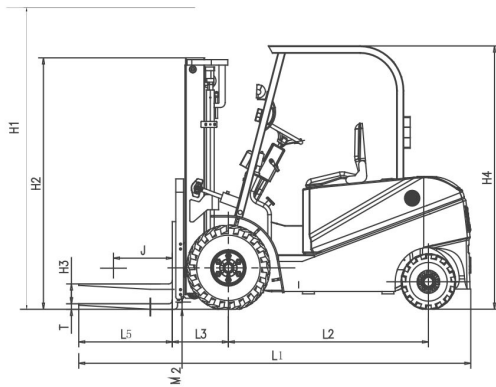

	B3000	B3500
■ BATTERY (V/Ah):	80/500	80/500
■ Rated Capacity (kg):	3000	3500
■ Power Type:	BATTERY	BATTERY

MODEL	B3000	B3500	
Power type	Battery	Battery	
Rated capacity (Kg)	3000	3500	
J Load centre (mm)	500	500	
h1 STD Max lifting height (mm)	3000	3000	
h3 Free lift height (mm)	165	165	
L5*W*T STD Fork size (mm)	1070*125*45	1070*125*45	
Mast tilt angle (deg)	6/12	6/12	
L3 Front overhang (mm)	480	480	
Overall dimension			
L1 Overall Length(with fork) (mm)	3610	3660	
W1 Overall width (mm)	1225	1225	
h2 Mast lowered height (mm)	2075	2075	
h4 Overhead guard height (mm)	2175	2175	
R1 Min. turning radius (mm)	2370	2410	
Speed(load/unload)			
Max. traveling speed (km/h)	13/15	13/15	
Max. lifting speed (mm/s)	240/350	220/300	
Max. gradient (%)	15/15	15/15	
Dead weight (kg)	5080	5440	
S/P Tread(front/rear) (mm)	1000/980	1000/980	
L2 Axle distance (mm)	1700	1700	
M2 Mast Min. ground clearance (mm)	130	130	
Tire	Front	28X9-15-12PR	28X9-15-12PR
	Rear	18X7-8-14PR	18X7-8-14PR
Motor	Travel(AC)(kW)	11	11
	Lift(AC)(kW)	13.5	13.5