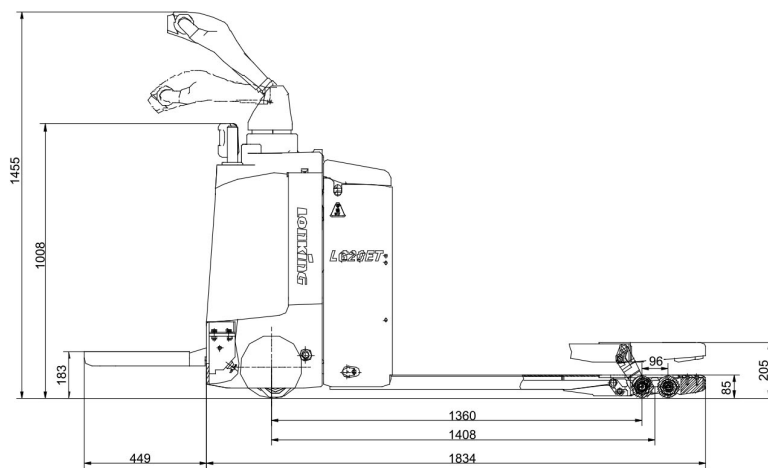

2000 ET

MODEL	2000 ET
Power type	Battery
Rated capacity (Kg)	2000
Load center (mm)	600
Wheel base (mm)	1361/1409
Tread (front)(mm)	520
Tread (rear)(mm)	370
Turning radius (mm)	1650
Traveling speed (laden/unladen)(Km/h)	6/6
Lifting speed (laden/unladen)(m/s)	42/53
Descending speed (laden/unladen)(m/s)	48/42
MAX. gradient (laden/unladen)(%)	8/16
Driving motor power (KW)	1.5
Lifting motor power (KW)	2.2
Battery capacity (V/Ah)	24/24)
Operating pressure (M/Pa)	10
Self weight	689
Ground clearance (mm)	30
Laden capacity of tyre (front/rear)(kg)	1546/1154
Unladen capacity of tyre (front/rear)(kg)	145/555

WNW

ALL FOR SHOPS AND WAREHOUSES

LATVIA

SIA "Viss Veikaljiem un Noliktavām"
41A - 224 Kandavas street, Riga, LV-1083
Phone: +371 27727449 (latvian, english),
+371 22074120 (latvian, russian, english),
+371 20330002 (latvian, russian, english)
E-mail: info@vvn.lv

www.vvn.lv

LITHUANIA

Phone: +370 70066080
E-mail: info@vvnlt.lt
www.vvnlt.lt

NORWAY

Phone: +47 21955868
E-mail: info@vvngrupp.no
www.vvngrupp.no

ESTONIA

Phone: +372 6346332,
+372 6346342
E-mail: info@vvn.ee
www.vvn.ee

DENMARK

E-mail: info@vvngrupp.dk
www.vvngrupp.dk

FINLAND

Phone: +358 753263323
E-mail: info@vvn.fi
www.vvn.fi

RUSSIA

Phone: +7 84996092515
E-mail: info@vvngrupp.ru
www.vvngrupp.ru

SWEDEN

Phone: +46 107502388
E-mail: info@vvngrupp.se
www.vvngrupp.se

BELARUS

Phone: +375 84996092515
E-mail: info@vvngrupp.by
www.vvngrupp.by