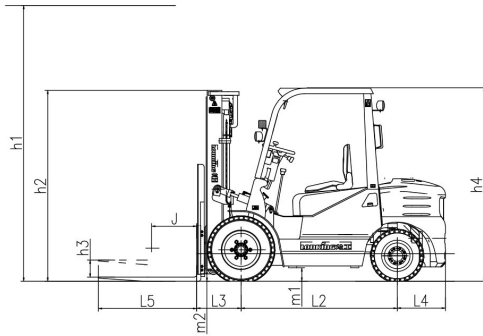

	D8000	D10000	D16000
■ Rated Capacity (kg):	8000	10000	16000
■ Power Type:	DIESEL	DIESEL	DIESEL

D8000/D10000/D16000

MODEL	D8000	D10000	D16000
Power type	Diesel	Diesel	Diesel
Rated capacity (Kg)	8000	10000	16000
J Load centre (mm)	600	600	600
h1 STD Max lifting height (mm)	3000	3000	3500
h3 Free lifting height (mm)	205	210	0
L5*W*T STD Fork size (mm)	1370*150*75	1520*175*85	1800*180*100
Mast tilt angle (deg)	9/12	6/12	6/12
L3 Front overhang (mm)	700	716	970
L4 Rear overhang (mm)	780	780	840
Overall dimension			
L1 Overall length(with fork) (mm)	5350	5816	7410
W1 Overall width(mm)	2230	2230	2752
h2 Mast lowered height (mm)	2675	2845	3675
h4 Overhead guard height (mm)	2565	2575	3445
R1 Min. turning radius (mm)	3730	4000	5300
Min. intersecting aisle(mm)	5700	5960	8200
Speed(load/unload)			
Max. traveling speed (km/h)	25/27	25/27	22/27
Max. lifting speed (mm/s)	310/350	310/350	300/350
Max. gradient (%)	20	20	20
Self weight (kg)	10700	12800	21500
S/P Tread(front/rear) (mm)	1534/1700	1600/1700	1895/2120
L2 Axle distance (mm)	2500	2800	3800
Min.ground clearance			
m2 Mast (mm)	225	240	330
m1 Frame (mm)	270	300	340
STD Engine	Yuchai YC6B125	Yuchai YC6B125	Yuchai YC6A175
Rated power	92kW	92kW	128kW