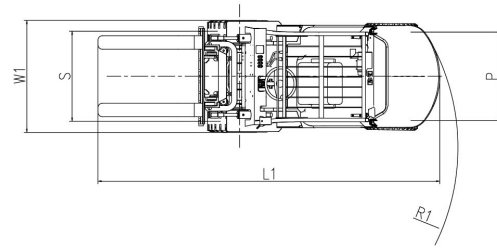

MODEL	D4000	D4500	D5000 (Small)
Power type	Diesel	Diesel	Diesel
Rated capacity (Kg)	4000	4500	5000
J Load centre (mm)	500	500	500
h1 STD Max lifting height (mm)	3000	3000	3000
h3 Free lifting height (mm)	170	155	155
L5*W*T STD Fork size (mm)	1070×150×50	1070×150×55	1070×150×55
Mast tilt angle (deg)	6/12	6/12	6/12
L3 Front overhang (mm)	493	560	560
L4 Rear overhang (mm)	530	640	640
Overall dimension			
L1 Overall length(mm)	3993	4270	4270
W1 Overall width (mm)	1225	1480	1480
h2 Mast lowered height (mm)	2343	2250	2250
h4 Overhead guard height (mm)	2134	2260	2260
R1 Min.turning radius (mm)	2710	2740	2740
Min .intersecting aisle (mm)	4405	4500	4500
Speed(load/unload)			
Max.traveling speed (km/h) (F/R)	20/20	20/20	20/20
Max,lifting speed (mm/s) (load/unload)	380/410	445/475	445/475
Max.gradient (%)	20	20	20
Dead weight (kg)	4919	6303	6603
S/P Tread (frnt/rear) (mm)	1040/970	1180/1190	1180/1190
L2 Axle distance (mm)	1900	2000	2000
Min.ground clearance			
m2 Mast (mm)	148	148	148
m1 Frame (mm)	160	225	225
STD Engine	Xinchai	Quanchai	Quanchai
	A498	4JR3ABG18	4JR3ABG18
Rated power (kw)	45	57	57