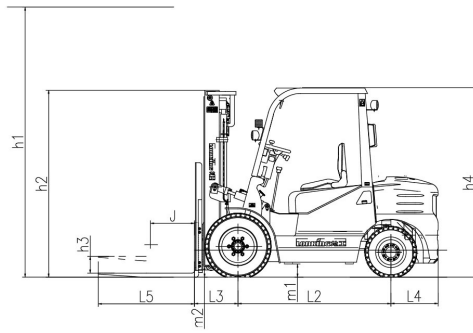

Advanced Ergonomical Design

Large Capacity Radiator

Waived View Mast

	D4000	D4500	D5000 (small)
■ Rated Power (kW):	45	57	57
■ Rated Capacity (kg):	4000	4500	5000
■ Power Type:	DIESEL	DIESEL	DIESEL

D4000/D4500/D5000 (Small)