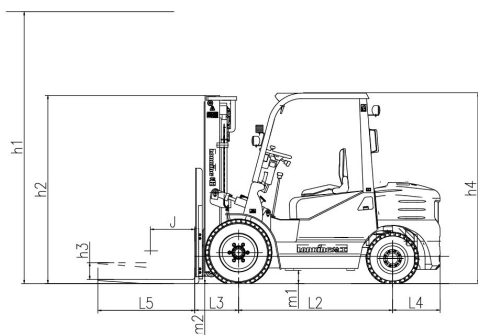

D1500

■ Rated Power (kW):	31
■ Rated Capacity (kg):	Diesel
■ Power Type:	DIESEL

MODEL	D1500
Power type	Diesel
Rated capacity (Kg)	1500
J Load centre (mm)	500
h1 STD Max lifting height (mm)	3000
h3 Free lifting height (mm)	100
L5*W*T STD Fork size (mm)	920×100×40
Mast tilt angle (deg)	6/12
L3 Front overhang (mm)	425
L4 Rear overhang (mm)	425
Overall dimension	
L1 Overall length(mm)	3170
W1 Overall width (mm)	1090
h2 Mast lowered height (mm)	1995
h4 Overhead guard height (mm)	2049
R1 Min.turning radius (mm)	1950
Min .intersecting aisle (mm)	3580
Speed(load/unload)	
Max.traveling speed (km/h) (F/R)	22/22
Max,lifting speed (mm/s) (load/unload)	480/500
Max.gradient (%)	20
Dead weight (kg)	2550
S/P Tread (frnt/rear) (mm)	890/870
L2 Axle distance (mm)	1400
Min.ground clearance	
m2 Mast (mm)	110
m1 Frame (mm)	100
STD Engine	Xinchai
	NC485
Rated power (kw)	31