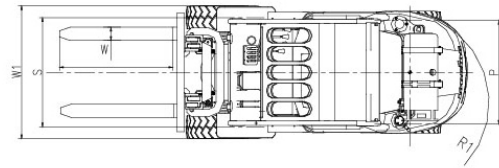

LPG2000/LPG2500/LPG3000/LPG3500

MODEL	LPG2000	LPG2500	LPG3000	LPG3500
Power type	Gasoline/LPG	Gasoline/LPG	Gasoline/LPG	Gasoline/LPG
Rated capacity(kg)	2000	2500	3000	3500
J Load center(mm)	500	500	500	500
H1 STD Max lifting height(mm)	3000	3000	3000	3000
H3 Free lifting height(mm)	110	110	125	170
L5*W*T STD Fork size(mm)	1070×120×40	1070×120×40	1070×125×45	1070×125×50
Mast tilt angle(deg)	6/12	6/12	6/12	6/12
L3 Front overhang(mm)	448	448	498	498
L4 Rear overhang(mm)	500	500	550	550
Overall dimension				
L Overall length(with fork)(mm)	3670	3670	3850	3898
W1 Overall width(mm)	1165	1165	1250	1250
H2 STD Mast lowered height(mm)	2135	2135	2132	2180
H4 Overhead guard height (mm)	2130	2130	2150	2150
R1 Min.turning radius (mm)	2300	2300	2520	2530
Min.intersecting aisle(mm)	3950	3950	4200	4225
Performance Date				
Max.traveling speed(km/h)load/unload	18.5/20	18.5/20	18.5/20	18.5/20
Max.lifting speed(mm/s)load/unload	560/580	560/580	500/520	400/420
Max.gradient(%)	20	20	20	20
Self weight(kg)	3260	3500	4200	4635
S/P Tread(front/rear)(mm)	970/980	970/980	1030/980	1030/980
L2 Axle distance(mm)	1650	1650	1750	1750
Min.ground clearance	M1Framet(mm)	135	130	130
	M2Mast(mm)	160	165	165
STD Engine	NISSAN K21	NISSAN K21	NISSAN K25	NISSAN K25
Rated power(kw)	31.2	31.2	35.6	35.6