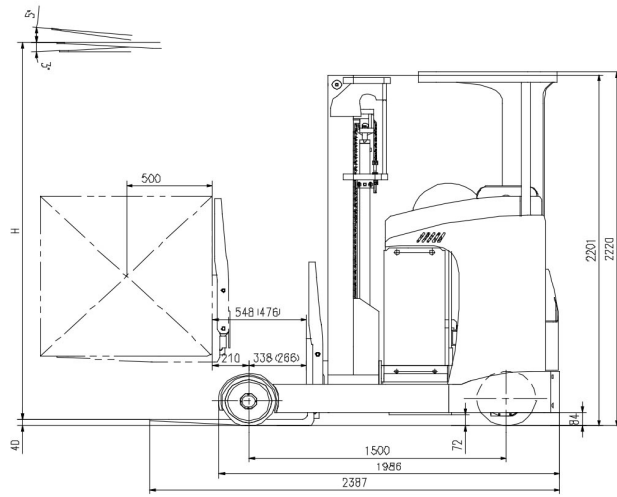

2000 DR/2000 DR(Z)

MODEL	2000 DR	2000 DR(Z)
Power type	Battery	Battery
Driving type	Sitting	Standing
Rated capacity (Kg)	2000	2000
Max lifting height (mm)	3000	6000
Load center (mm)	500	500
Traveling speed(laden/unladen)(Km/h)	9/9	9/9
Lifting speed (laden/unladen)(mm/s)	280/400	220/360
Gradient(laden/unladen)(%)	10/12	10/12
Tilt of mast (front/rear)(°)	3/5	3/5
Reach distance (mm)	508/436	565
Min. turning radius (mm)	1810	1775
Wheel base (mm)	1500	1520
Front tyre distance (mm)	1156	1092
Min. ground clearance (mm)	72	35
Fork size (mm)	920*120*40	1070*120*40
Driving motor (KW)	6	6
Lifting motor (KW)	11	11

ALL FOR SHOPS AND WAREHOUSES

LATVIA

SIA "Viss Veikaljiem un Noliktavām"
41A - 224 Kandavas street, Riga, LV-1083
Phone: +371 27727449 (latvian, english),
+371 22074120 (latvian, russian, english),
+371 20330002 (latvian, russian, english)
E-mail: info@vvn.lv

www.vvn.lv

LITHUANIA

Phone: +370 70066080
E-mail: info@vvnlt.lt
www.vvnlt.lt

NORWAY

Phone: +47 21955868
E-mail: info@vvngrupp.no
www.vvngrupp.no

ESTONIA

Phone: +372 6346332,
+372 6346342
E-mail: info@vvn.ee
www.vvn.ee

DENMARK

E-mail: info@vvngrupp.dk
www.vvngrupp.dk

FINLAND

Phone: +358 753263323
E-mail: info@vvn.fi
www.vvn.fi

RUSSIA

Phone: +7 84996092515
E-mail: info@vvngrupp.ru
www.vvngrupp.ru

SWEDEN

Phone: +46 107502388
E-mail: info@vvngrupp.se
www.vvngrupp.se

BELARUS

Phone: +375 84996092515
E-mail: info@vvngrupp.by
www.vvngrupp.by