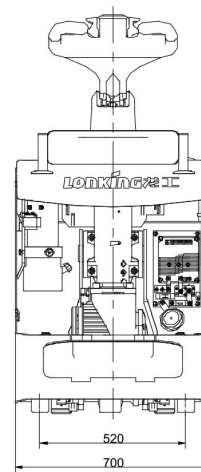

2000 ET

MODEL	2000 ET
Power type	Battery
Rated capacity (Kg)	2000
Load center (mm)	600
Wheel base (mm)	1361/1409
Tread (front)(mm)	520
Tread (rear)(mm)	370
Turning radius (mm)	1650
Traveling speed (laden/unladen)(Km/h)	6/6
Lifting speed (laden/unladen)(m/s)	42/53
Descending speed (laden/unladen)(m/s)	48/42
MAX. gradient (laden/unladen)(%)	8/16
Driving motor power (KW)	1.5
Lifting motor power (KW)	2.2
Battery capacity (V/Ah)	24/24)
Operating pressure (M/Pa)	10
Self weight	689
Ground clearance (mm)	30
Laden capacity of tyre (front/rear)(kg)	1546/1154
Unladen capacity of tyre (front/rear)(kg)	145/555