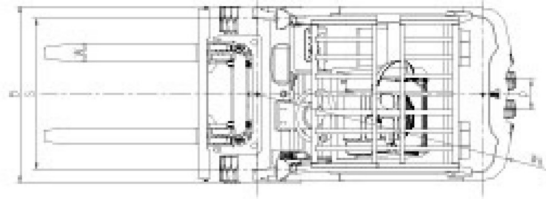

	BE1300	BE1600	BE1800	BE2000
■ BATTERY (V/Ah):	48/400	48/400	48/400	48/400
■ Rated Capacity (kg):	1300	1600	1800	2000
■ Power Type:	BATTERY	BATTERY	BATTERY	BATTERY

BE1300/BE1600/BE1800/BE2000

MODEL	BE1300	BE1600	BE1800	BE2000
Power type	Battery	Battery	Battery	Battery
Rated capacity (Kg)	1300	1600	1800	2000
J Load centre (mm)	500	500	500	500
h3 Free lift height (mm)	145	145	145	145
L3*W*T STD Fork size (mm)	920*100*35	920*100*35	920*100*35	920*100*35
Mast tilt angle (deg)	6.5/6.5	6.5/6.5	6.5/6.5	6.5/6.5
XFront overhang (mm)	355	355	355	355
Overall dimension				
L1 Overall Length(with fork) (mm)	2715	2823	2823	2931
W1 Overall width (mm)	1060	1060	1060	1060
h2 Mast lowered height (mm)	1995	1995	1995	1955
h4 Overhead guard height (mm)	1965	1965	1965	1965
R1 Min. turning radius (mm)	1440	1550	1550	1550
Speed(load/unload)				
Max. traveling speed (km/h)	14/13	13.5/13.5	13.5/13.5	15/13
Max. lifting speed (mm/s)	300/450	280/440	270/430	250/440
Max. gradient (%)	16/20	15/15	15/15	15/15
Dead weight (kg)	1920	3100	3216	3390
S/P Tread(front/rear) (mm)	902/175	902/175	902/175	924/175
L2 Axle distance	1250	1360	1358	1466
m2 Min. ground clearance (mm)	95	95	95	95
Tire	Front	18X7-8	18X7-8	1818X7-8
	Rear	15X4.5-8	15X4.5-8	15X4.5-8
Motor	Travel (kW)	4X2	4X2	4X2
	Lift (kW)	11	9.2	9.2
Battery (V/Ah)	48/400	48/500	48/500	48/600
Working pressure (Mpa)	14.5	14.5	14.5	17.5
Controller	ZAPI	ZAPI	ZAPI	ZAPI