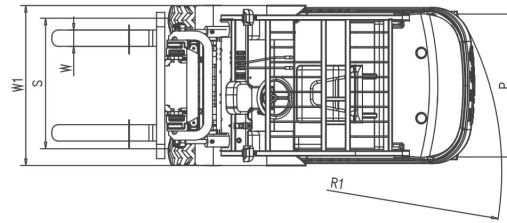

	B1600	B2000	B2500
■ BATTERY (V/Ah):	48/480	48/600	48/250
■ Rated Capacity (kg):	1600	2000	2500
■ Power Type:	BATTERY	BATTERY	BATTERY

B1600/B2000/B2500

MODEL	B1600	B2000	B2500	
Power type	Battery	Battery	Battery	
Rated capacity (Kg)	1600	2000	2500	
J Load centre (mm)	500	500	500	
h1 STD Max lifting height (mm)	3000	3000	3000	
h3 Free lift height (mm)	125	140	140	
L5*W*T STD Fork size (mm)	920*100*35	1070*120*40	1070*120*40	
Mast tilt angle (deg)	6/12	6/12	6/12	
L3 Front overhang (mm)	425	460	460	
Overall dimension				
L1 Overall length(with fork) (mm)	3033	3430	3470	
W1 Overall width (mm)	1080	1150	1175	
h2 Mast lowered height (mm)	2000	2030	2030	
h4 Overhead guard height (mm)	2135	2210	2210	
R1 Min. turning radius (mm)	1950	2100	2100	
Speed(load/unload)				
Max. traveling speed (km/h)	11/12 (13/14)	10/12 (11.5/12)	10/12 (11.5/12)	
Max. lifting speed (mm/s)	260/420	260/410	260/410	
Max. gradient (%)	12/15 (15/15)	12/15 (15/15)	12/15 (15/15)	
Self weight (kg)	3200	3900	4050	
S/P Tread(front/rear) (mm)	890/920	960/950	960/950	
L2 Axle distance (mm)	1370	1500	1500	
M2 Mast Min.ground clearance (mm)	110	135	135	
Tire	Front	6.5-10-10PR	7.00-12-12PR	7.00-12-12PR
	Rear	5.00-8-10PR	18X7-8-14PR	18X7-8-14PR
Motor	Travel (AC)(kW)	5.2 (7.5)	6.3 (11)	6.3 (11)
	Lift(AC)(kW)	8.2	8.6	8.6
Battery (V/Ah)	48/480	48/600	48/620	
Working pressure (Mpa)	14.5	17.5	17.5	
Controller	CURTIS (ZAPI)	CURTIS (ZAPI)	CURTIS (ZAPI)	