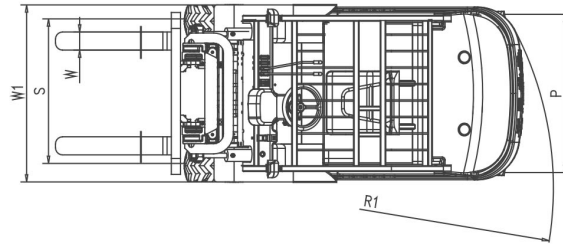

MODEL	B3000	B3500	
Power type	Battery	Battery	
Rated capacity (Kg)	3000	3500	
J Load centre (mm)	500	500	
h1 STD Max lifting height (mm)	3000	3000	
h3 Free lift height (mm)	165	165	
L5*W*T STD Fork size (mm)	1070*125*45	1070*125*45	
Mast tilt angle (deg)	6/12	6/12	
L3 Front overhang (mm)	480	480	
Overall dimension			
L1 Overall Length(with fork) (mm)	3610	3660	
W1 Overall width (mm)	1225	1225	
h2 Mast lowered height (mm)	2075	2075	
h4 Overhead guard height (mm)	2175	2175	
R1 Min. turning radius (mm)	2370	2410	
Speed(load/unload)			
Max. traveling speed (km/h)	13/15	13/15	
Max. lifting speed (mm/s)	240/350	220/300	
Max. gradient (%)	15/15	15/15	
Dead weight (kg)	5080	5440	
S/P Tread(front/rear) (mm)	1000/980	1000/980	
L2 Axle distance (mm)	1700	1700	
M2 Mast Min. ground clearance (mm)	130	130	
Tire	Front	28X9-15-12PR	28X9-15-12PR
	Rear	18X7-8-14PR	18X7-8-14PR
Motor	Travel(AC)(kW)	11	11
	Lift(AC)(kW)	13.5	13.5

ALL FOR SHOPS AND WAREHOUSES

LATVIA

SIA "Viss Veikaljiem un Noliktavām"
41A - 224 Kandavas street, Riga, LV-1083
Phone: +371 27727449 (latvian, english),
+371 22074120 (latvian, russian, english),
+371 20330002 (latvian, russian, english)
E-mail: info@vvn.lv

www.vvn.lv

LITHUANIA

Phone: +370 70066080
E-mail: info@vvn.lt
www.vvn.lt

NORWAY

Phone: +47 21955868
E-mail: info@vngroup.no
www.vngroup.no

ESTONIA

Phone: +372 6346332,
+372 6346342
E-mail: info@vvn.ee
www.vvn.ee

DENMARK

E-mail: info@vngroup.dk
www.vngroup.dk

FINLAND

Phone: +358 753263323
E-mail: info@vvn.fi
www.vvn.fi

RUSSIA

Phone: +7 84996092515
E-mail: info@vngroup.ru
www.vngroup.ru

SWEDEN

Phone: +46 107502388
E-mail: info@vngroup.se
www.vngroup.se

BELARUS

Phone: +375 84996092515
E-mail: info@vngroup.by
www.vngroup.by