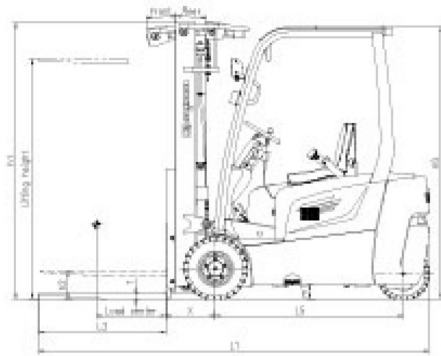

	BE1300	BE1600	BE1800	BE2000
■ BATTERY (V/Ah):	48/400	48/400	48/400	48/400
■ Rated Capacity (kg):	1300	1600	1800	2000
■ Power Type:	BATTERY	BATTERY	BATTERY	BATTERY

BE1300/BE1600/BE1800/BE2000

MODEL	BE1300	BE1600	BE1800	BE2000
Power type	Battery	Battery	Battery	Battery
Rated capacity (Kg)	1300	1600	1800	2000
J Load centre (mm)	500	500	500	500
h3 Free lift height (mm)	145	145	145	145
L3*W*T STD Fork size (mm)	920*100*35	920*100*35	920*100*35	920*100*35
Mast tilt angle (deg)	6.5/6.5	6.5/6.5	6.5/6.5	6.5/6.5
XFront overhang (mm)	355	355	355	355
Overall dimension				
L1 Overall Length(with fork) (mm)	2715	2823	2823	2931
W1 Overall width (mm)	1060	1060	1060	1060
h2 Mast lowered height (mm)	1995	1995	1995	1955
h4 Overhead guard height (mm)	1965	1965	1965	1965
R1 Min. turning radius (mm)	1440	1550	1550	1550
Speed(load/unload)				
Max. traveling speed (km/h)	14/13	13.5/13.5	13.5/13.5	15/13
Max. lifting speed (mm/s)	300/450	280/440	270/430	250/440
Max. gradient (%)	16/20	15/15	15/15	15/15
Dead weight (kg)	1920	3100	3216	3390
S/P Tread(front/rear) (mm)	902/175	902/175	902/175	924/175
L2 Axle distance	1250	1360	1358	1466
m2 Min. ground clearance (mm)	95	95	95	95
Tire	Front	18X7-8	18X7-8	1818X7-8
	Rear	15X4.5-8	15X4.5-8	15X4.5-8
Motor	Travel (kW)	4X2	4X2	4X2
	Lift (kW)	11	9.2	9.2
Battery (V/Ah)	48/400	48/500	48/500	48/600
Working pressure (Mpa)	14.5	14.5	14.5	17.5
Controller	ZAPI	ZAPI	ZAPI	ZAPI