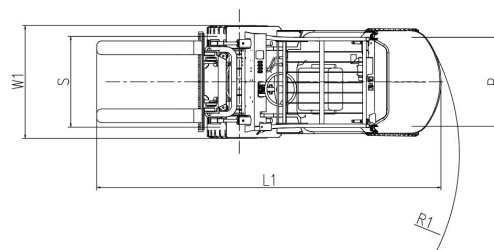

D1500

■ Rated Power (kW):	31
■ Rated Capacity (kg):	Diesel
■ Power Type:	DIESEL

MODEL	D1500
Power type	Diesel
Rated capacity (Kg)	1500
J Load centre (mm)	500
h1 STD Max lifting height (mm)	3000
h3 Free lifting height (mm)	100
L5*W*T STD Fork size (mm)	920×100×40
Mast tilt angle (deg)	6/12
L3 Front overhang (mm)	425
L4 Rear overhang (mm)	425
Overall dimension	
L1 Overall length(mm)	3170
W1 Overall width (mm)	1090
h2 Mast lowered height (mm)	1995
h4 Overhead guard height (mm)	2049
R1 Min.turning radius (mm)	1950
Min .intersecting aisle (mm)	3580
Speed(load/unload)	
Max.traveling speed (km/h) (F/R)	22/22
Max,lifting speed (mm/s) (load/unload)	480/500
Max.gradient (%)	20
Dead weight (kg)	2550
S/P Tread (frnt/rear) (mm)	890/870
L2 Axle distance (mm)	1400
Min.ground clearance	
m2 Mast (mm)	110
m1 Frame (mm)	100
STD Engine	Xinchai
	NC485
Rated power (kw)	31