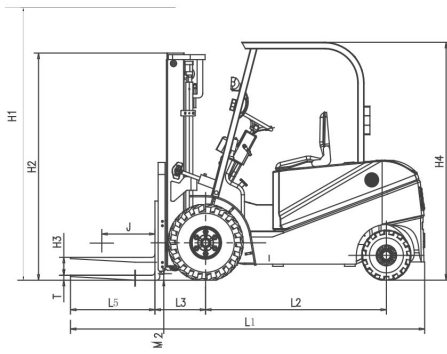

	B1600	B2000	B2500
■ BATTERY (V/Ah):	48/480	48/600	48/250
■ Rated Capacity (kg):	1600	2000	2500
■ Power Type:	BATTERY	BATTERY	BATTERY

B1600/B2000/B2500

MODEL	B1600	B2000	B2500	
Power type	Battery	Battery	Battery	
Rated capacity (Kg)	1600	2000	2500	
J Load centre (mm)	500	500	500	
h1 STD Max lifting height (mm)	3000	3000	3000	
h3 Free lift height (mm)	125	140	140	
L5*W*T STD Fork size (mm)	920*100*35	1070*120*40	1070*120*40	
Mast tilt angle (deg)	6/12	6/12	6/12	
L3 Front overhang (mm)	425	460	460	
Overall dimension				
L1 Overall length(with fork) (mm)	3033	3430	3470	
W1 Overall width (mm)	1080	1150	1175	
h2 Mast lowered height (mm)	2000	2030	2030	
h4 Overhead guard height (mm)	2135	2210	2210	
R1 Min. turning radius (mm)	1950	2100	2100	
Speed(load/unload)				
Max. traveling speed (km/h)	11/12 (13/14)	10/12 (11.5/12)	10/12 (11.5/12)	
Max. lifting speed (mm/s)	260/420	260/410	260/410	
Max. gradient (%)	12/15 (15/15)	12/15 (15/15)	12/15 (15/15)	
Self weight (kg)	3200	3900	4050	
S/P Tread(front/rear) (mm)	890/920	960/950	960/950	
L2 Axle distance (mm)	1370	1500	1500	
M2 Mast Min.ground clearance (mm)	110	135	135	
Tire	Front	6.5-10-10PR	7.00-12-12PR	7.00-12-12PR
	Rear	5.00-8-10PR	18X7-8-14PR	18X7-8-14PR
Motor	Travel (AC)(kW)	5.2 (7.5)	6.3 (11)	6.3 (11)
	Lift(AC)(kW)	8.2	8.6	8.6
Battery (V/Ah)	48/480	48/600	48/620	
Working pressure (Mpa)	14.5	17.5	17.5	
Controller	CURTIS (ZAPI)	CURTIS (ZAPI)	CURTIS (ZAPI)	