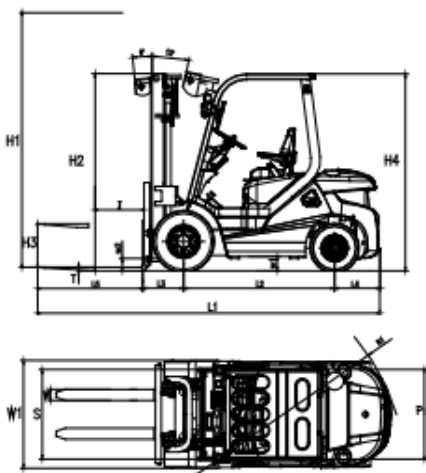

h1=Max. Lift Height; c=Load Capacity; h2=Lowered Mast Height; h3=Free Lift Height (without backrest);
h4=Overhead guard height; h5=Free Lift Height (with backrest);
F/R=Tilting Angle F/R:h1* means machine with this kind of mast must choose double front tires.
And the digital after * in this table shows the load capacity of machine with double front tires optional.