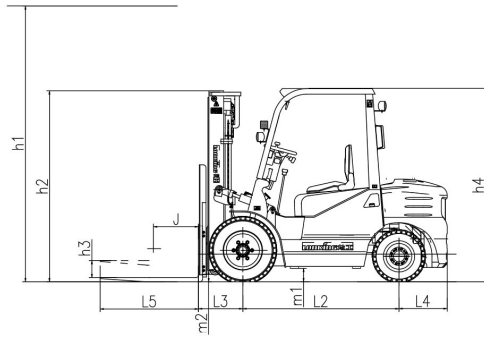

6000

7000

■ **Power Type:**

DIESEL

DIESEL

DIESEL

D5000/D6000/D7000

MODEL	D5000	D6000	D7000
Power type	Diesel	Diesel	Diesel
Rated capacity (Kg)	5000	6000	7000
J Load centre (mm)	600	600	600
h1 STD Max lifting height (mm)	3000	3000	3000
h3 Free lifting height (mm)	200	200	210
L5*W*T STD Fork size (mm)	1220*150*60	1220*150*60	1220*150*65
Mast tilt angle (deg)	6/12	6/12	6/12
L3 Front overhang (mm)	589	589	589
L4 Rear overhang (mm)	645	695	720
Overall dimension			
L1 Overall length(with fork) (mm)	4704	4754	4800
W1 Overall width(mm)	2000	2000	2000
h2 Mast lowered height (mm)	2500	2500	2625
h4 Overhead guard height (mm)	2480	2480	2480
R1 Min. turning radius (mm)	3370	3415	3450
Min. intersecting aisle(mm)	5400	5610	5675
Speed(load/unload)			
Max. traveling speed (km/h)	24/25	24/25	24/25
Max. lifting speed (mm/s)	350/450	330/450	310/450
Max. gradient (%)	20	20	20
Self weight (kg)	8600	9100	9550
S/P Tread(front/rear) (mm)	1470/1700	1470/1700	1470/1700
L2 Axle distance (mm)	2250	2250	2250
Min.ground clearance			
m2 Mast (mm)	201	201	201
m1 Frame (mm)	248	248	248
STD Engine	Chaochai CY6102BG	Chaochai CY6102BG	Chaochai CY6102BG
Rated power	81kW	81kW	81kW