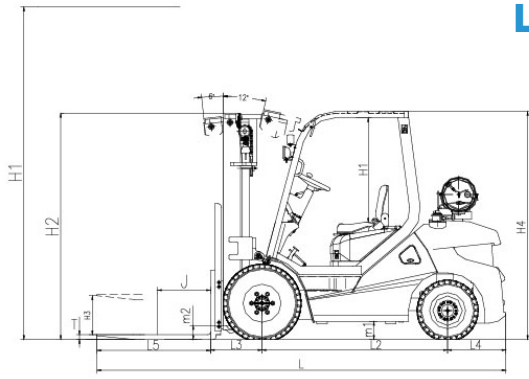

LPG2000/LPG2500/LPG3000/LPG3500

MODEL	LPG2000	LPG2500	LPG3000	LPG3500
Power type	Gasoline/LPG	Gasoline/LPG	Gasoline/LPG	Gasoline/LPG
Rated capacity(kg)	2000	2500	3000	3500
J Load center(mm)	500	500	500	500
H1 STD Max lifting height(mm)	3000	3000	3000	3000
H3 Free lifting height(mm)	110	110	125	170
L5*W*T STD Fork size(mm)	1070×120×40	1070×120×40	1070×125×45	1070×125×50
Mast tilt angle(deg)	6/12	6/12	6/12	6/12
L3 Front overhang(mm)	448	448	498	498
L4 Rear overhang(mm)	500	500	550	550
Overall dimension				
L Overall length(with fork)(mm)	3670	3670	3850	3898
W1 Overall width(mm)	1165	1165	1250	1250
H2 STD Mast lowered height(mm)	2135	2135	2132	2180
H4 Overhead guard height (mm)	2130	2130	2150	2150
R1 Min.turning radius (mm)	2300	2300	2520	2530
Min.intersecting aisle(mm)	3950	3950	4200	4225
Performance Date				
Max.traveling speed(km/h)load/unload	18.5/20	18.5/20	18.5/20	18.5/20
Max.lifting speed(mm/s)load/unload	560/580	560/580	500/520	400/420
Max.gradient(%)	20	20	20	20
Self weight(kg)	3260	3500	4200	4635
S/P Tread(front/rear)(mm)	970/980	970/980	1030/980	1030/980
L2 Axle distance(mm)	1650	1650	1750	1750
Min.ground clearance	M1Framet(mm)	135	130	130
	M2Mast(mm)	160	165	165
STD Engine	NISSAN K21	NISSAN K21	NISSAN K25	NISSAN K25
Rated power(kw)	31.2	31.2	35.6	35.6